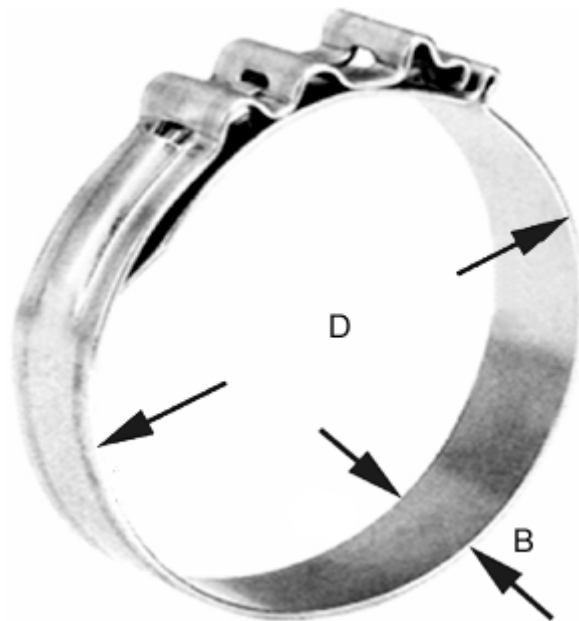

Article number: 021087006030

Description: COBRA one piece-connector 30/8 W4

Measures

Diameter D = 30.0

Width B = 8